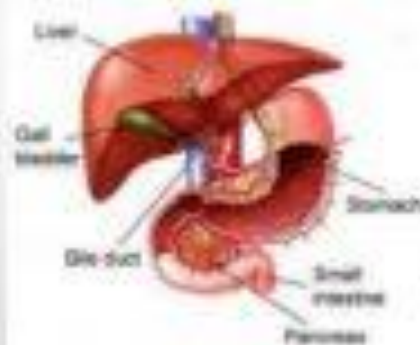

The Excretory System

Excretory Organs in Human

Urinary System

Lungs

Skin

Liver

Why waste products must be excreted out of the body???

The function of the excretory system is to **excrete**, or get rid of, waste from the body.

Answer: The Digestive System

Your digestive system breaks down food and liquids into parts that your body can use for energy. What is unable to be used leaves the body through different organs of the excretory system.