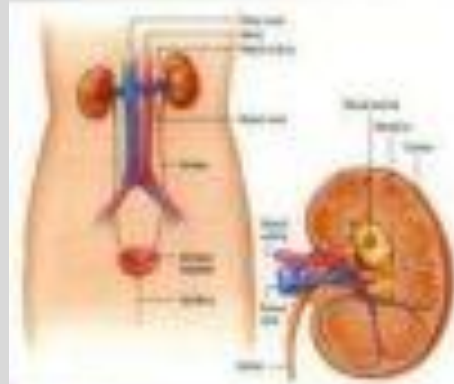

The Excretory System

Excretory Organs in Human

Urinary System

Lungs

Skin

Liver

Why waste products must be excreted out of the body???

The function of the excretory system is to **excrete**, or get rid of, waste from the body.

Answer: The Digestive System

Your digestive system breaks down food and liquids into parts that your body can use for energy. What is unable to be used leaves the body through different organs of the excretory system.